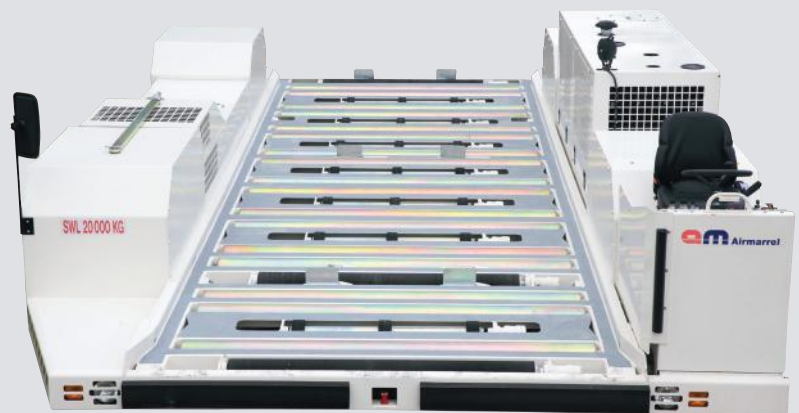

CIMC Air Marrel SAS
Rue Michel Rondet - Z.I. Clos Marquet
42402 SAINT-CHAMOND CEDEX (France)

airmarrel@airmarrel.com
tél. 0033 (0)4 77 29 95 86
www.airmarrel.com